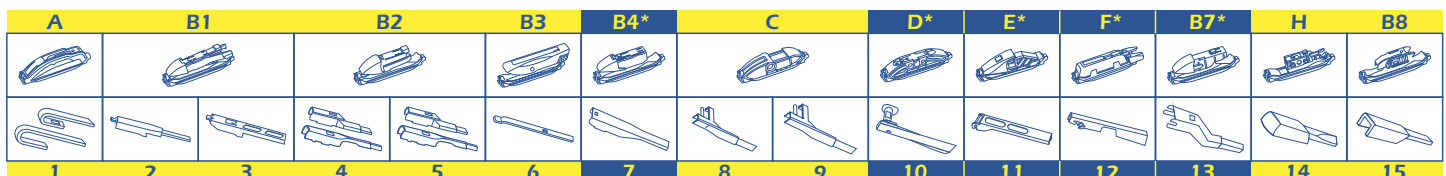

NOTE	DATA	BRACCIO	ULTRAFLAT X CONDUCENTE PASSEGGERO		STANDARD CONDUCENTE PASSEGGERO		KIT REAR BRACCIO+SPAZZOLA
ALFA ROMEO									
145			09/94-05/96						
			06/96-10/00	1	FX22CM55	FX19CM48	ST22CM55	ST19CM48	AR0012KR AR0012KR
146			09/94-05/96						
			06/96-10/00	1	FX22CM55	FX19CM48	ST22CM55	ST19CM48	
147			10/00-07/05	1	FX22CM55	FX16CM40	ST22CM55	ST16CM40	AR0035KR
	AD		08/05->	9	FX22CM55	FX16CM40			
155 Q4			11/91-04/97	1	FX21CM53	FX19CM48	ST21CM53	ST19CM48	
156 CROSS WAGON Q4	CO		10/04->	1	FX22CM55	FX20CM50	ST22CM55		
156 SEDAN	CO		10/97-12/05	1	FX22CM55	FX20CM50	ST22CM55		
156 SPORT WAGON Q4	CO		06/00-10/05	1	FX22CM55	FX20CM50	ST22CM55		AR0034KR AR0034KR
	CO		06/00-12/05	1	FX22CM55	FX20CM50	ST22CM55		
159 SEDAN			06/05->	9	FX23CM58	FX18CM45			
159 SEDAN Q4			01/06->	9	FX23CM58	FX18CM45			
159 SPORT WAGON			03/06->	9	FX23CM58	FX18CM45			AR0045KR
159 SPORT WAGON Q4			03/06->	9	FX23CM58	FX18CM45			AR0045KR
164			09/92-10/98	1	FX21CM53	FX21CM53	ST21CM53	ST21CM53	
166			10/98->	1	FX21CM53	FX19CM48	ST21CM53	ST19CM48	
33 SEDAN			07/83-12/92	1	FX18CM45	FX18CM45	ST18CM45	ST18CM45	
			01/93-05/95	1	FX19CM48	FX19CM48	ST19CM48	ST19CM48	
33 SPORT WAGON			07/83-12/92	1	FX18CM45	FX18CM45	ST18CM45	ST18CM45	
			01/93-05/95	1	FX19CM48	FX19CM48	ST19CM48	ST19CM48	
75			07/83-09/86	1	FX16CM40	FX16CM40	ST16CM40	ST16CM40	
			10/86-10/93	1	FX18CM45	FX18CM45	ST18CM45	ST18CM45	
ALFETTA			05/72-08/81	1			ST16CM40	ST16CM40	
			09/81-12/84	1			ST18CM45	ST18CM45	
ARNA			1983->	1			ST20CM50	ST20CM50	
BRERA			2006->	9	FX23CM58	FX18CM45			
GIULIA			03/16->	4	FX24CM60	FX18CM45			
GIULIETTA			05/10->	4	FX23CM58	FX18CM45			AR0041KR
GT			->1976	1			ST14CM35	ST14CM35	
			01/04-07/05	1	FX22CM55	FX16CM40	ST22CM55	ST16CM40	
			08/05->	9	FX22CM55	FX16CM40			
GTV			1982-1987	1			ST18CM45	ST18CM45	
MITO			08/08->	2	FX26CM65	FX15CM38			AR0042KR
SUD			->1983	1			ST15CM38	ST15CM38	
SUD SPRINT			01/83-1985	1			ST18CM45	ST18CM45	
SPIDER			09/85-03/95	1	FX16CM40	FX16CM40	ST16CM40	ST16CM40	
			04/06->	9	FX23CM58	FX18CM45			
STELVIO			11/16->	5	FX25CM63	FX18CM45			
AUDI									
A1			05/10->	5	FX24CM60	FX16CM40			AU0003KR
A1 SPORTBACK			11/11->	5	FX24CM60	FX16CM40			
A2			09/99-03/02				TRK28CM70		
			06/01-08/05	1					
	CH		06/01-08/05	1					
A3			09/96-06/03	1	FX21CM53	FX19CM48	ST21CM53	ST19CM48	
			05/03-11/04	9	FX24CM60	FX19CM48			
			12/04->	2	FX24CM60	FX19CM48			AU0006KR
			09/12->	5	FX24CM60	FX18CM45			
A3 SPORTBACK			09/04-11/04	9	FX24CM60	FX19CM48			
			12/04->	2	FX24CM60	FX19CM48			AU0006KR
			09/12->	5	FX24CM60	FX18CM45			
A3 CABRIOLET			04/10->	2	FX24CM60	FX18CM45			
			10/13->	5	FX24CM60	FX18CM45			
A4			11/94-09/01	1	FX21CM53	FX21CM53	ST21CM53	ST21CM53	
			11/94-09/01	1	FX21CM53	FX21CM53	ST21CM53	ST21CM53	
	CO		08/98-09/01	1	FX21CM53	FX21CM53	ST21CM53	ST21CM53	
	CO		08/98-09/01	1	FX21CM53	FX21CM53	ST21CM53	ST21CM53	
			11/03-12/04	11	FX22CM55	FX22CM55			
	CH		11/03-12/04	11	FX22CM55	FX22CM55			
			01/07-12/15	5	FX24CM60	FX20CM50			
			05/15->	5	FX24CM60	FX20CM50			
A4 AVANT			11/94-12/98	1	FX21CM53	FX21CM53	ST21CM53	ST21CM53	
			11/94-12/98	1	FX21CM53	FX21CM53	ST21CM53	ST21CM53	
	CO		08/98-09/01	1	FX21CM53	FX21CM53	ST21CM53	ST21CM53	
	CO		08/98-09/01	1	FX21CM53	FX21CM53	ST21CM53	ST21CM53	
			11/04-06/08	11	FX22CM55	FX22CM55			
			11/07-12/15	5	FX24CM60	FX20CM50			AU0004KR
			05/15->	5	FX24CM60	FX20CM50			
	CH		05/15->	5	FX24CM60	FX20CM50			
A4 ALLROAD			04/10->	5	FX24CM60	FX20CM50			
			01/16->	5	FX24CM60	FX20CM50			
	CH		01/16->	5	FX24CM60	FX20CM50			

*NB: GLI ADATTATORI CONTRASSEGNA TI DALL'ASTERISCO SONO OPZIONALI ED ACQUISTABILI SEPARATAMENTE IN IMBALLI DA 2pcs
*NB: THE ADAPTERS MARKED BY THE ASTERISK ARE OPTIONAL AND CAN BE PURCHASED SEPARATELY IN PACKS OF 2pcs